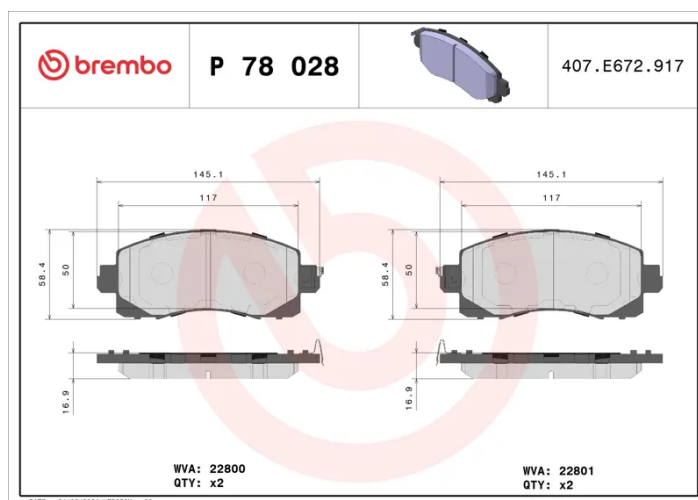

BRAKE PAD

P 78 028

The P 78 028 brake pad is synonymous with reliability

The Brembo brake pad guarantees ultimate safety when braking thanks to the use of more than 100 different compounds, designed according to the type of vehicle and use. Stopping distances reduced to a minimum, maximum driving comfort and silent operation are the most important features of Brembo materials. Brembo brake pads are supplied together with an extensive range of accessories and assembly kits for professional-standard installation.

- ✓ OE-equivalent
- ✓ Brembo quality
- ✓ ECE-R90 certificate
- ✓ Safety
- ✓ Performance
- ✓ Comfort

Technical specifications

EAN code 8020584115336	Axle Front	Thickness 17 mm
Width 145 mm	Height 58 mm	Braking system Hitachi
Wear indicator Acoustic	WVA number 22201,22800,22801	Accessories With anti-squeal shim