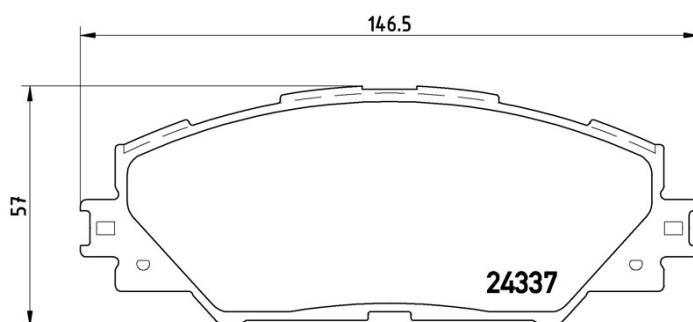

### Technical specifications

EAN code	Axle	Thickness
<b>8020584059715</b>	<b>Front</b>	<b>18 mm</b>
Width	Height	Braking system
<b>147 mm</b>	<b>57 mm</b>	<b>Advics</b>
Wear indicator	WVA number	
<b>Without</b>	<b>24337</b>	