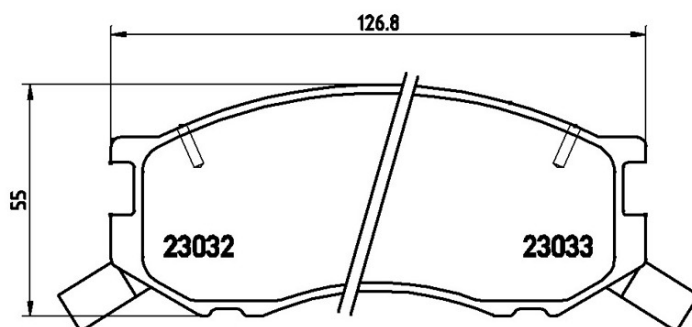

BRAKE PAD

P 83 093

The P 83 093 brake pad is synonymous with reliability

The Brembo brake pad guarantees ultimate safety when braking thanks to the use of more than 100 different compounds, designed according to the type of vehicle and use. Stopping distances reduced to a minimum, maximum driving comfort and silent operation are the most important features of Brembo materials. Brembo brake pads are supplied together with an extensive range of accessories and assembly kits for professional-standard installation.

- ✓ OE-equivalent
- ✓ Brembo quality
- ✓ ECE-R90 certificate
- ✓ Safety
- ✓ Performance
- ✓ Comfort

Technical specifications

EAN code	Axle	Thickness
8020584062319	Front	16 mm
Width	Height	Braking system
127 mm	52 mm	Akebono
Wear indicator	WVA number	
Acoustic	23505,23032,23033,23506	