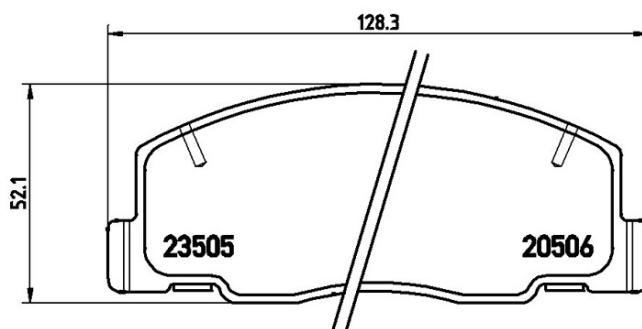

BRAKE PAD

P 83 093

The P 83 093 brake pad is synonymous with reliability

The Brembo brake pad guarantees ultimate safety when braking thanks to the use of more than 100 different compounds, designed according to the type of vehicle and use. Stopping distances reduced to a minimum, maximum driving comfort and silent operation are the most important features of Brembo materials. Brembo brake pads are supplied together with an extensive range of accessories and assembly kits for professional-standard installation.

- ✓ OE-equivalent
- ✓ Brembo quality
- ✓ ECE-R90 certificate
- ✓ Safety
- ✓ Performance
- ✓ Comfort

Technical specifications

EAN code	Axle	Thickness
8020584062319	Front	16 mm
Width	Height	Braking system
127 mm	52 mm	Akebono
Wear indicator	WVA number	
Acoustic	23505,23032,23033,23506	