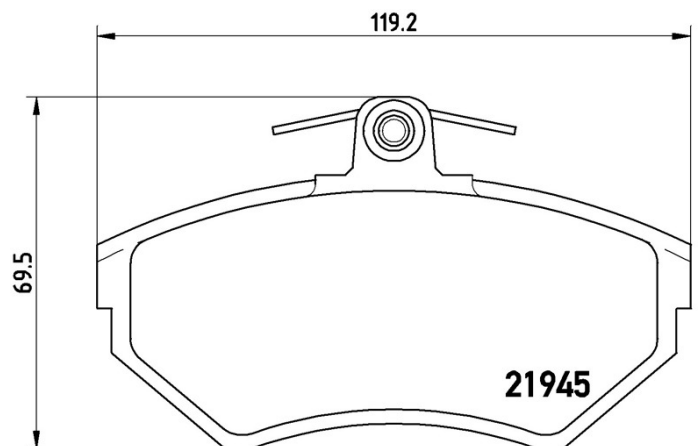

BRAKE PAD

P 85 032

The P 85 032 brake pad is synonymous with reliability

The Brembo brake pad guarantees ultimate safety when braking thanks to the use of more than 100 different compounds, designed according to the type of vehicle and use. Stopping distances reduced to a minimum, maximum driving comfort and silent operation are the most important features of Brembo materials. Brembo brake pads are supplied together with an extensive range of accessories and assembly kits for professional-standard installation.

- ✓ OE-equivalent
- ✓ Brembo quality
- ✓ ECE-R90 certificate
- ✓ Safety
- ✓ Performance
- ✓ Comfort

Technical specifications

EAN code	Axle	Thickness
8020584058350	Front	16 mm
Width	Height	Braking system
119 mm	70 mm	Lucas
Wear indicator	WVA number	Accessories
Without	21945	With brake caliper bolts