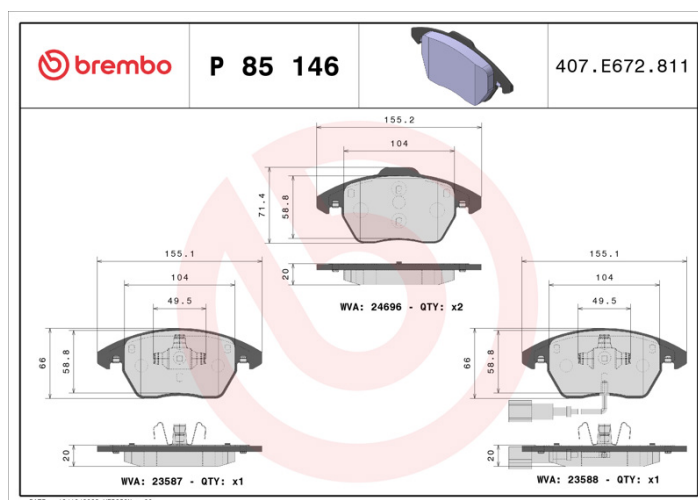

BRAKE PAD

P 85 146

The P 85 146 brake pad is synonymous with reliability

The Brembo brake pad guarantees ultimate safety when braking thanks to the use of more than 100 different compounds, designed according to the type of vehicle and use. Stopping distances reduced to a minimum, maximum driving comfort and silent operation are the most important features of Brembo materials. Brembo brake pads are supplied together with an extensive range of accessories and assembly kits for professional-standard installation.

- ✓ OE-equivalent
- ✓ Brembo quality
- ✓ ECE-R90 certificate
- ✓ Safety
- ✓ Performance
- ✓ Comfort

Technical specifications

EAN code 8020584081242	Axle Front	Thickness 20 mm
Width 155 mm	Height 66 mm	Braking system Teves
Wear indicator Electric	WVA number 23587,24696,23588	Accessories With piston clip