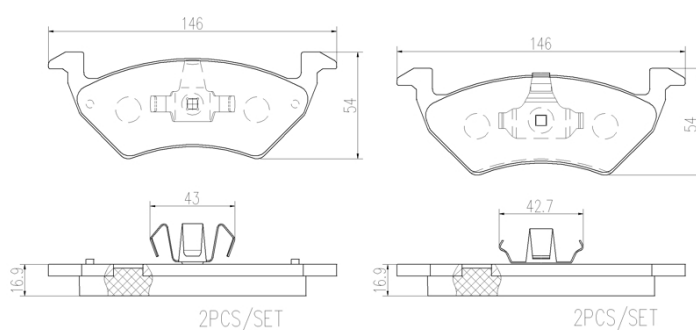

BRAKE PAD

P 85 158

The P 85 158 brake pad is synonymous with reliability

The Brembo brake pad guarantees ultimate safety when braking thanks to the use of more than 100 different compounds, designed according to the type of vehicle and use. Stopping distances reduced to a minimum, maximum driving comfort and silent operation are the most important features of Brembo materials. Brembo brake pads are supplied together with an extensive range of accessories and assembly kits for professional-standard installation.

- ✓ OE-equivalent
- ✓ Brembo quality
- ✓ ECE-R90 certificate
- ✓ Safety
- ✓ Performance
- ✓ Comfort

Technical specifications

EAN code	Axle	Thickness
8020584114872	Front	17 mm
Width	Height	
146 mm	54 mm	
Wear indicator	WVA number	Accessories
Without	25670,25669	With piston clip