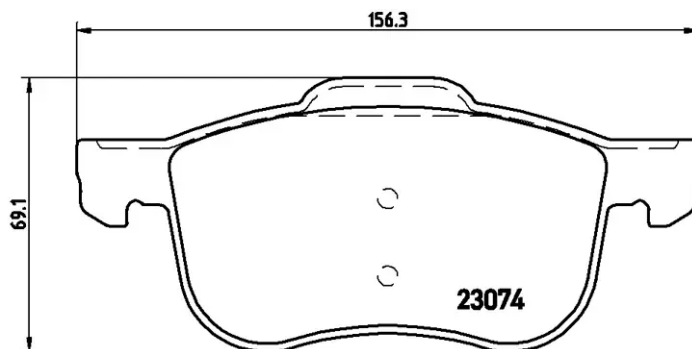

BRAKE PAD

P 86 020

The P 86 020 brake pad is synonymous with reliability

The Brembo brake pad guarantees ultimate safety when braking thanks to the use of more than 100 different compounds, designed according to the type of vehicle and use. Stopping distances reduced to a minimum, maximum driving comfort and silent operation are the most important features of Brembo materials. Brembo brake pads are supplied together with an extensive range of accessories and assembly kits for professional-standard installation.

- ✓ OE-equivalent
- ✓ Brembo quality
- ✓ ECE-R90 certificate
- ✓ Safety
- ✓ Performance
- ✓ Comfort
- ✓ With accessories

Technical specifications

EAN code 8020584062623	Axle Front	Thickness 19 mm
Width 156 mm	Height 69 mm	Braking system Teves
Wear indicator Without	WVA number 23074,23249	Accessories With piston clip With accessories With anti-squeal shim