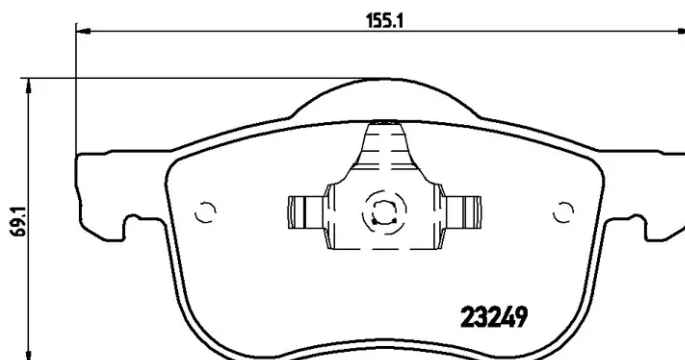

BRAKE PAD

P 86 020

The P 86 020 brake pad is synonymous with reliability

The Brembo brake pad guarantees ultimate safety when braking thanks to the use of more than 100 different compounds, designed according to the type of vehicle and use. Stopping distances reduced to a minimum, maximum driving comfort and silent operation are the most important features of Brembo materials. Brembo brake pads are supplied together with an extensive range of accessories and assembly kits for professional-standard installation.

- ✓ OE-equivalent
- ✓ Brembo quality
- ✓ ECE-R90 certificate
- ✓ Safety
- ✓ Performance
- ✓ Comfort
- ✓ With accessories

Technical specifications

EAN code 8020584062623	Axle Front	Thickness 19 mm
Width 156 mm	Height 69 mm	Braking system Teves
Wear indicator Without	WVA number 23074,23249	Accessories With piston clip With accessories With anti-squeal shim