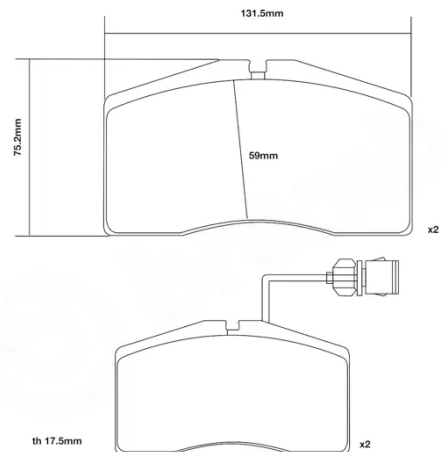

### Technical specifications

Width **132 mm** Thickness **18 mm**

WVA number **21402** Axle **Front**

EAN code **8020584602034**

COMPATIBLE VEHICLES