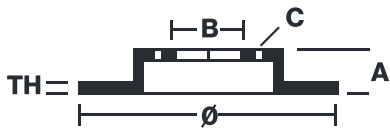

# 168B407D6

The 168B407D6 brake disc is synonymous with reliability

- ✓ OE-equivalent
- ✓ Brembo quality
- ✓ Safety
- ✓ Performance
- ✓ Durability
- ✓ Sports driving

## Technical specifications

Diameter Ø	Thickness (TH)	Number of holes
<b>305 mm</b>	<b>5 mm</b>	<b>5</b>
Hole diameter	Centering (B)	Brake disc type
<b>14 mm</b>	<b>181 mm</b>	<b>Fixed</b>
Surface width	Holes fixing (C)	
	<b>14 mm</b>	
Units per box		
<b>1</b>		