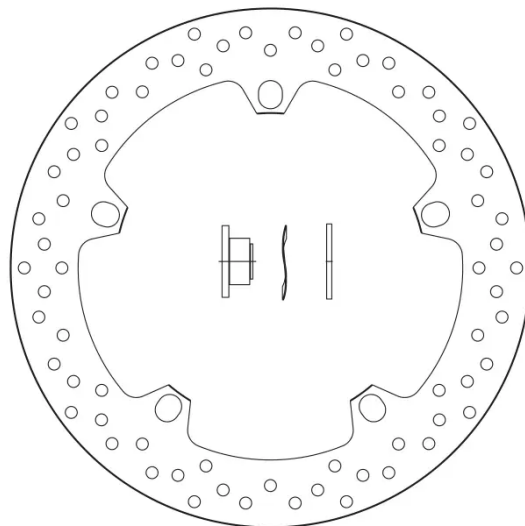

# 168B407D6

The 168B407D6 brake disc is synonymous with reliability

- ✓ OE-equivalent
- ✓ Brembo quality
- ✓ Safety
- ✓ Performance
- ✓ Durability
- ✓ Sports driving

## Technical specifications

|               |                  |                 |
|---------------|------------------|-----------------|
| Diameter Ø    | Thickness (TH)   | Number of holes |
| <b>305 mm</b> | <b>5 mm</b>      | <b>5</b>        |
| Hole diameter | Centering (B)    | Brake disc type |
| <b>14 mm</b>  | <b>181 mm</b>    | <b>Fixed</b>    |
| Surface width | Holes fixing (C) |                 |
|               | <b>14 mm</b>     |                 |
| Units per box |                  |                 |
| <b>1</b>      |                  |                 |