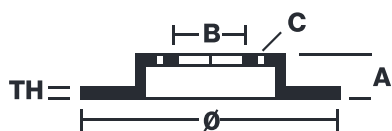

Technical specifications

Diameter Ø	Thickness (TH)	Number of holes
305 mm	5 mm	5
Hole diameter	Centering (B)	Brake disc type
14 mm	181 mm	Fixed
Surface width	Holes fixing (C)	
	14 mm	
Units per box		
1