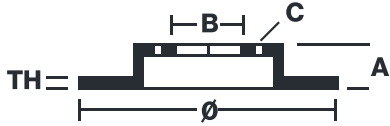

# 108A64212

The 108A64212 brake disc is synonymous with reliability

- ✓ OE-equivalent
- ✓ Brembo quality
- ✓ TUV approved
- ✓ Safety
- ✓ Performance
- ✓ Exclusive style
- ✓ Racing inspired
- ✓ Sports driving

## Technical specifications

Diameter $\varnothing$ <b>320 mm</b>	Thickness (TH) <b>5,5 mm</b>	Number of holes <b>6</b>
Hole diameter <b>6,3 mm</b>	Centering (B) <b>126 mm</b>	Brake disc type <b>Floating</b>
Off set (A) <b>2,25 mm</b>	Surface width <b>34</b>	Holes fixing (C) <b>143 mm</b>
Units per box <b>1</b>		