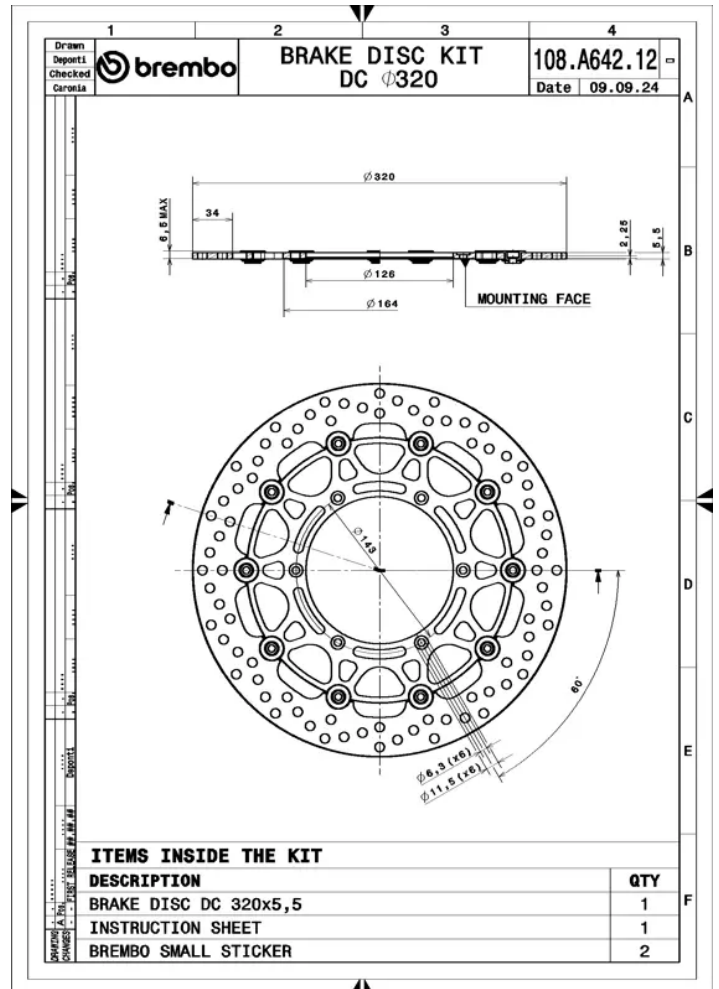

# 108A64212

The 108A64212 brake disc is synonymous with reliability

- ✓ OE-equivalent
- ✓ Brembo quality
- ✓ TUV approved
- ✓ Safety
- ✓ Performance
- ✓ Exclusive style
- ✓ Racing inspired
- ✓ Sports driving

## Technical specifications

Diameter $\varnothing$ <b>320 mm</b>	Thickness (TH) <b>5,5 mm</b>	Number of holes <b>6</b>
Hole diameter <b>6,3 mm</b>	Centering (B) <b>126 mm</b>	Brake disc type <b>Floating</b>
Off set (A) <b>2,25 mm</b>	Surface width <b>34</b>	Holes fixing (C) <b>143 mm</b>
Units per box <b>1</b>		