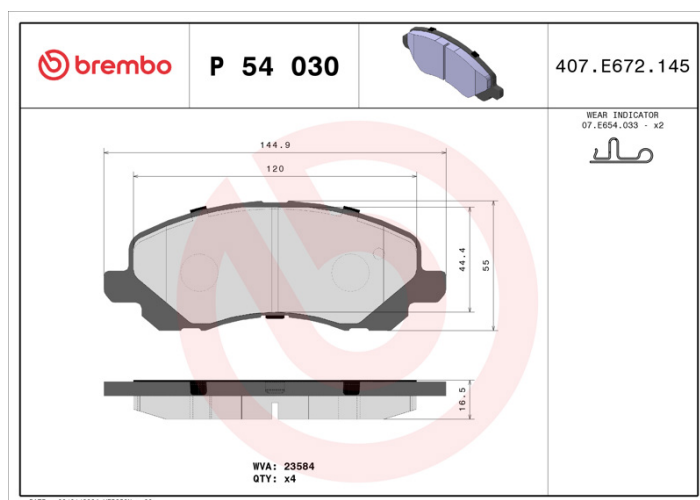

### Technical specifications

EAN code <b>8020584054772</b>	Axle <b>Front</b>	Thickness <b>16 mm</b>
Width <b>145 mm</b>	Height <b>55 mm</b>	Braking system <b>Akebono</b>
Wear indicator <b>Acoustic</b>	WVA number <b>23584</b>	