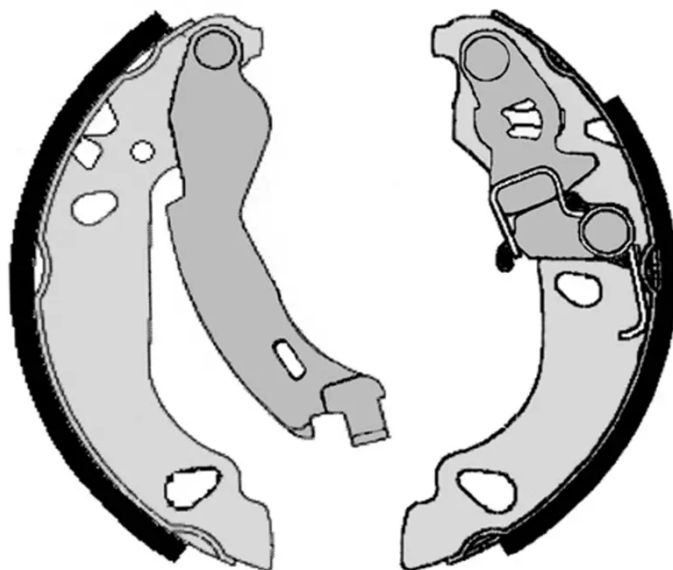

## S 23 522

The S 23 522 brake shoe is synonymous with reliability

Brembo brake shoes of original equipment quality guarantee the safe and reliable performance of your drum braking system. All Brembo brake shoes are accompanied by a ECE-R90 homologation certificate.

### Technical specifications

EAN code  
8432509640494

Rear

Diameter  
180 mm

Width  
32 mm

Braking system  
AP Lockheed

Parking brake lever  
With handbrake lever

COMPATIBLE VEHICLES