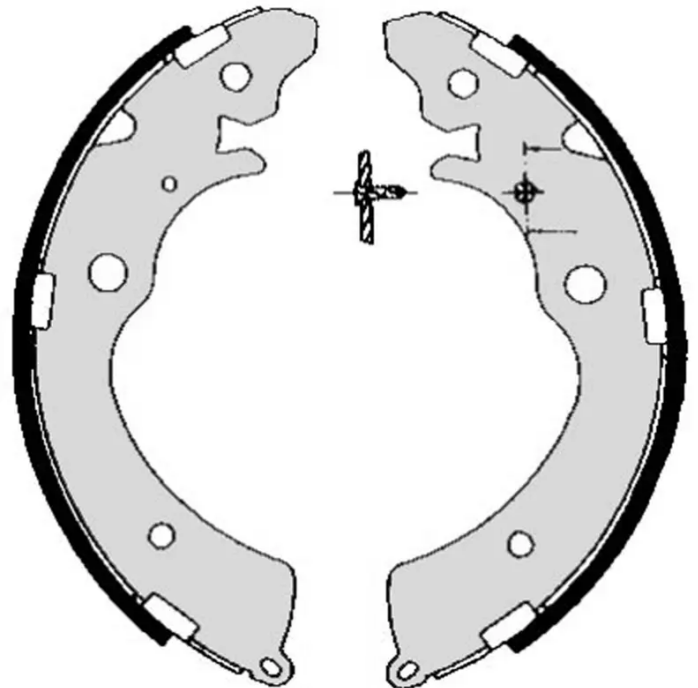

SHOE

S 28 507

The S 28 507 brake shoe is synonymous with reliability

Brembo brake shoes of original equipment quality guarantee the safe and reliable performance of your drum braking system. All Brembo brake shoes are accompanied by a ECE-R90 homologation certificate.

- ✓ OE-equivalent
- ✓ Brembo quality
- ✓ ECE-R90 certificate
- ✓ Safety
- ✓ Durability

Technical specifications

EAN code
8432509641286

Rear

Diameter
220 mm

Width
36 mm

Braking system
Akebono

COMPATIBLE VEHICLES