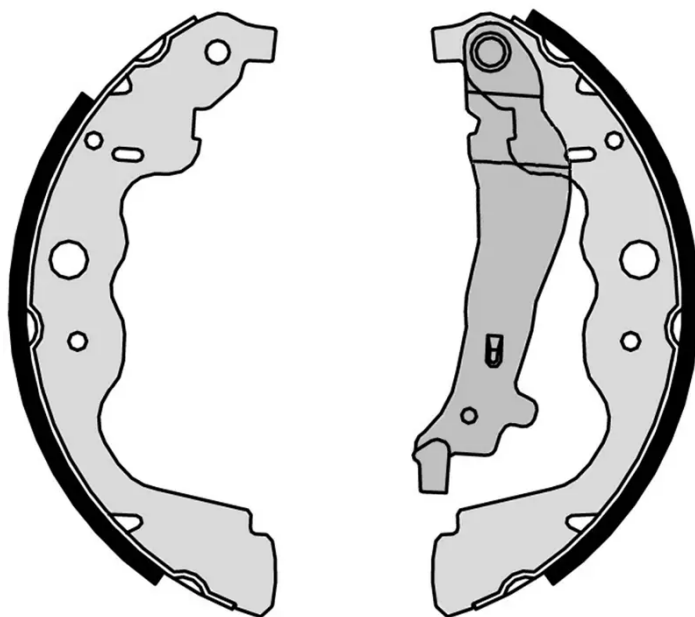

SHOE

S 68 546

The S 68 546 brake shoe is synonymous with reliability

Brembo brake shoes of original equipment quality guarantee the safe and reliable performance of your drum braking system. All Brembo brake shoes are accompanied by a ECE-R90 homologation certificate.

- ✓ OE-equivalent
- ✓ Brembo quality
- ✓ ECE-R90 certificate
- ✓ Safety
- ✓ Durability

Technical specifications

EAN code
8432509651834

Rear

Diameter
230 mm

Width
43 mm

Braking system
Bosch

Parking brake lever
With handbrake lever