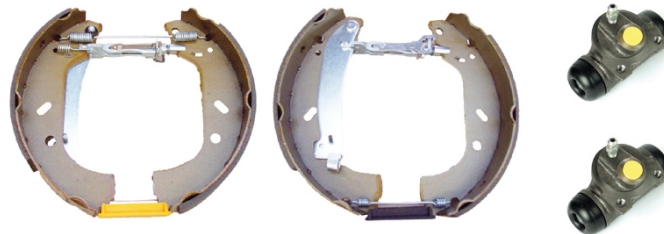

SHOE KIT K 23 033

The K 23 033 shoe kit is synonymous with reliability

The Brembo Kit & Fit is the ideal solution for the maintenance of drum brakes: everything you need for quick and efficient servicing is supplied in a single pre-assembled package, all with guaranteed Brembo quality. The kit contains all the components necessary for drum brake maintenance: shoes, brake wheel cylinders, springs, lubricant, and fixing kit.

- ✓ OE-equivalent
- ✓ Brembo quality
- ✓ ECE-R90 certificate
- ✓ Safety
- ✓ Durability
- ✓ Quick assembly
- ✓ With accessories
- ✓ Pre-Assembled Kit

Technical specifications

EAN code	Axle	Diameter
8020584075289	Rear	255 mm
Width	Master cylinder diameter	Type of assembly
60 mm	19 mm	Pre-assembled
Braking system	Brake proportioning valve	
Bendix		