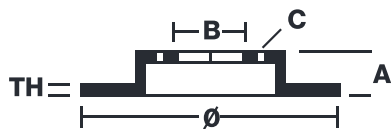

BRAKE DISC

08.2569.10

The **08.2569.10** brake disc is synonymous with reliability

The Brembo brake disc is fully interchangeable with an Original Equipment brake disc. The control of the entire production cycle allows Brembo to offer brake discs with outstanding performance levels, reliability, durability and comfort in all conditions of use. All Brembo brake discs are accompanied by the ECE-R90 homologation.

- ✓ OE-equivalent
- ✓ Brembo quality
- ✓ ECE-R90 certificate
- ✓ Safety

Technical specifications

EAN code	Axle	Diameter Ø
8020584256916	Front	261 mm
Thickness (TH)	Height (A)	Number of holes (C)
11 mm	52 mm	4
Brake disc type	Centering (B)	Min. thickness
Solid	72 mm	9 mm