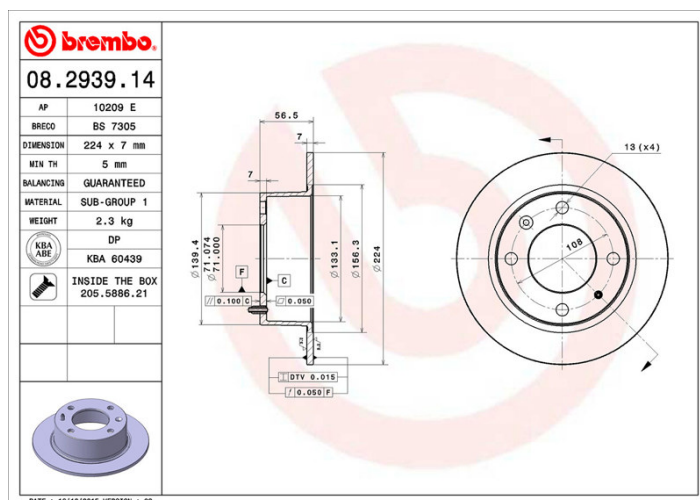

### Technical specifications

EAN code  
**8020584013434**

Axle  
**Rear**

Diameter Ø  
**224 mm**

Thickness (TH)  
**7 mm**

Height (A)  
**57 mm**

Number of holes (C)  
**4**

Brake disc type  
**Solid**

Centering (B)  
**71 mm**

Min. thickness  
**5 mm**

COMPATIBLE VEHICLES