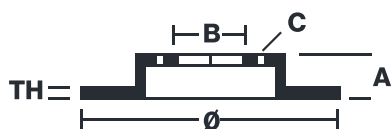

BRAKE DISC MAX

08.5085.75

The 08.5085.75 Max brake disc is synonymous with reliability

The Brembo Max brake disc features grooves on the braking surface. The special shape of the grooves generates greater fading resistance and constant renewal of friction material, quickly restoring optimum braking conditions. The UV paint completes the sporty look.

- ✓ Brembo quality
- ✓ ECE-R90 certificate
- ✓ Performance
- ✓ Sports driving
- ✓ Sporty look
- ✓ Anti-corrosion
- ✓ Fastening screws

Technical specifications

EAN code
8020584011225

Axle
Front and rear

Diameter \varnothing
240 mm