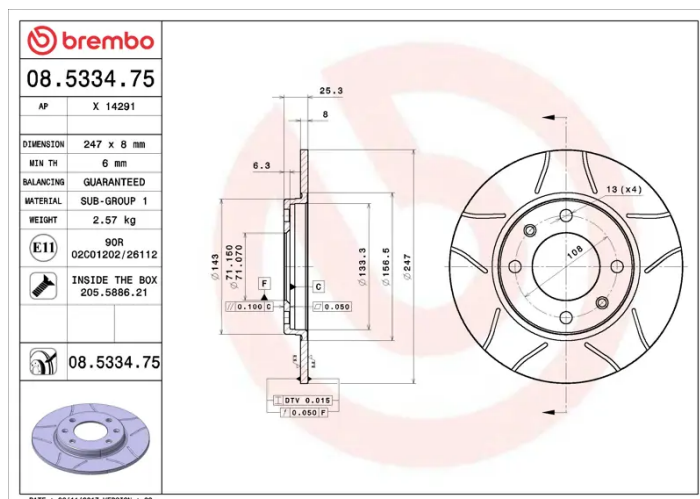

- ✓ Brembo quality
- ✓ ECE-R90 certificate
- ✓ Performance
- ✓ Sports driving
- ✓ Sporty look
- ✓ Anti-corrosion
- ✓ Fastening screws

Technical specifications

EAN code
8020584533475

Axle
Rear

Diameter Ø
247 mm

Thickness (TH)
8 mm

Height (A)
25 mm

Number of holes (C)
4

Brake disc type
Solid

Centering (B)
71 mm

Min. thickness
6 mm

Tightening torque
85 Nm

COMPATIBLE VEHICLES