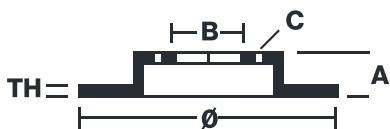

## 08.5352.10

The **08.5352.10** brake disc is synonymous with reliability

The Brembo brake disc is fully interchangeable with an Original Equipment brake disc. The control of the entire production cycle allows Brembo to offer brake discs with outstanding performance levels, reliability, durability and comfort in all conditions of use. All Brembo brake discs are accompanied by the ECE-R90 homologation.

### Technical specifications

EAN code  
**8020584535219**

Axle  
**Rear**

Diameter Ø  
**224 mm**

Thickness (TH)  
**9 mm**

Height (A)  
**63 mm**

Number of holes (C)  
**5**

Brake disc type  
**Solid**