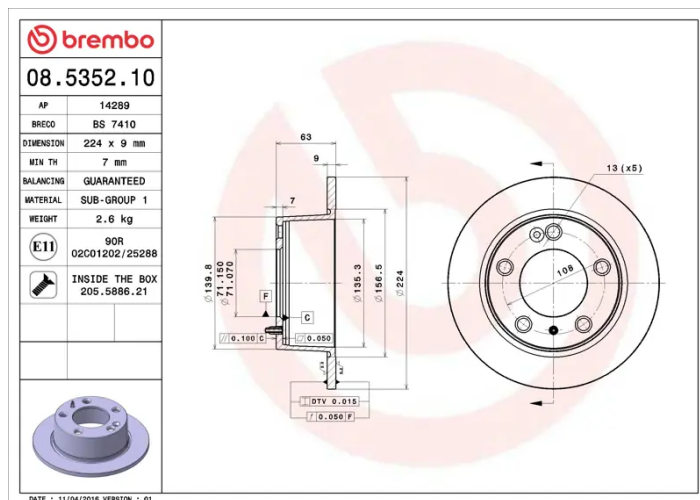

### Technical specifications

EAN code  
**8020584535219**

Axle  
**Rear**

Diameter Ø  
**224 mm**

Thickness (TH)  
**9 mm**

Height (A)  
**63 mm**

Number of holes (C)  
**5**

Brake disc type  
**Solid**

Centering (B)  
**71 mm**

Min. thickness  
**7 mm**

COMPATIBLE VEHICLES