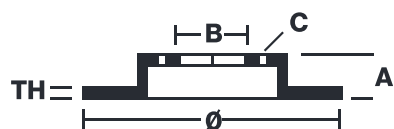

### Technical specifications

EAN code  
**8020584762615**

Axle  
**Rear**

Diameter Ø  
**240 mm**

Thickness (TH)  
**10 mm**

Height (A)  
**42 mm**

Number of holes (C)  
**4**

Brake disc type  
**Solid**