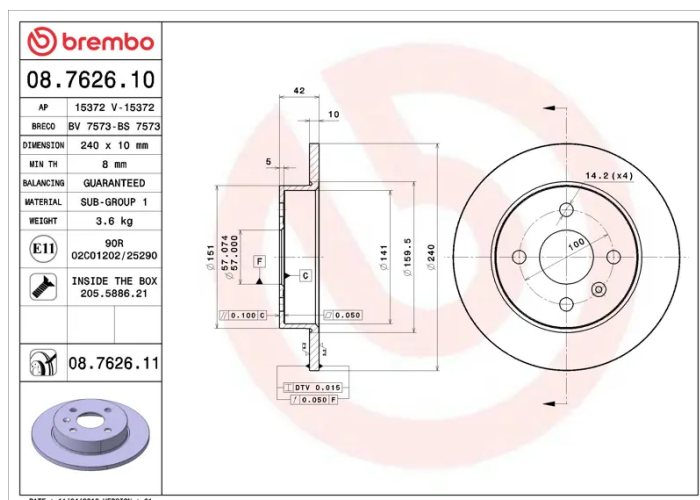

### Technical specifications

EAN code  
**8020584762615**

Axle  
**Rear**

Diameter Ø  
**240 mm**

Thickness (TH)  
**10 mm**

Height (A)  
**42 mm**

Number of holes (C)  
**4**

Brake disc type  
**Solid**

Centering (B)  
**57 mm**

Min. thickness  
**8 mm**

Tightening torque  
**110 Nm**

COMPATIBLE VEHICLES