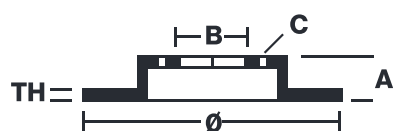

BRAKE DISC MAX

08.7626.75

The 08.7626.75 Max brake disc is synonymous with reliability

The Brembo Max brake disc features grooves on the braking surface. The special shape of the grooves generates greater fading resistance and constant renewal of friction material, quickly restoring optimum braking conditions. The UV paint completes the sporty look.

- ✓ Brembo quality
- ✓ ECE-R90 certificate
- ✓ Performance
- ✓ Sports driving
- ✓ Sporty look
- ✓ Anti-corrosion
- ✓ Fastening screws

Technical specifications

EAN code
8020584762677

Axle
Rear

Diameter Ø
240 mm