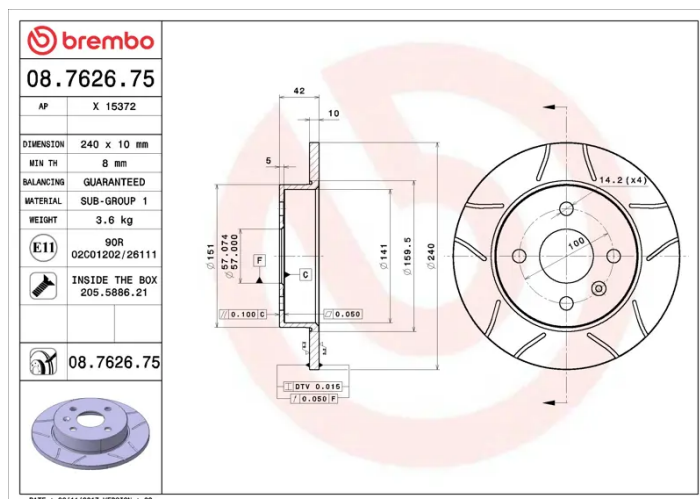

- ✓ Brembo quality
- ✓ ECE-R90 certificate
- ✓ Performance
- ✓ Sports driving
- ✓ Sporty look
- ✓ Anti-corrosion
- ✓ Fastening screws

Technical specifications

EAN code
8020584762677

Axle
Rear

Diameter Ø
240 mm

Thickness (TH)
10 mm

Height (A)
42 mm

Number of holes (C)
4

Brake disc type
Solid

Centering (B)
57 mm

Min. thickness
8 mm

Tightening torque
110 Nm

COMPATIBLE OE PART NUMBERS