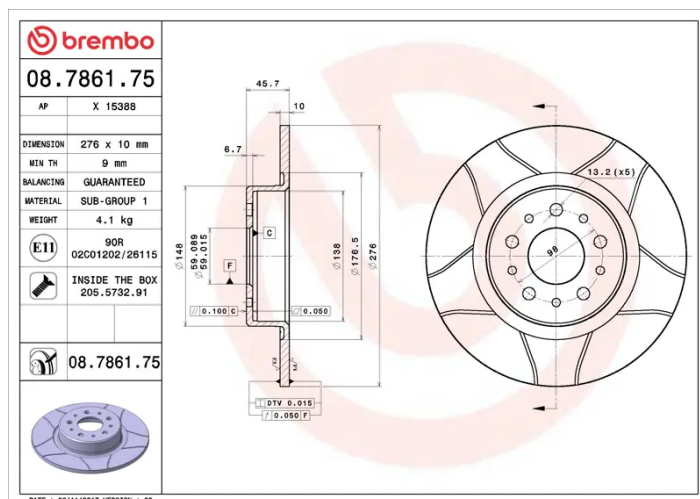

### Technical specifications

EAN code  
**8020584014967**

Axle  
**Rear**

Diameter  $\varnothing$   
**276 mm**

Thickness (TH)  
**10 mm**

Height (A)  
**46 mm**

Number of holes (C)  
**5**

Brake disc type  
**Solid**

Centering (B)  
**59 mm**

Min. thickness  
**9 mm**

Tightening torque  
**98 Nm**

COMPATIBLE VEHICLES