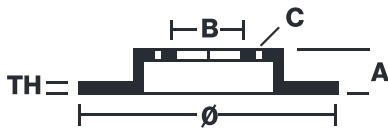

BRAKE DISC PAINTED

08.B413.11

The **08.B413.11** painted brake disc is synonymous with reliability

The Brembo brake disc with special UV paint treatment guarantees superior corrosion resistance for the product, thanks to the protective coating on the outer edges and on the disc hub. The UV paint not only gives the disc a clean, shiny appearance but is also beneficial for the environment as the water-based UV paint treatment does not require the use of chemical solvents and is a low energy consumption process.

- ✓ OE-equivalent
- ✓ Brembo quality
- ✓ ECE-R90 certificate
- ✓ Safety
- ✓ Anti-corrosion
- ✓ Fastening screws

Technical specifications

| | | |
|------------------------------------|-------------------------------|---------------------------------|
| EAN code 8020584031483 | Axle Rear | Diameter Ø 272 mm |
| Thickness (TH) 10 mm | Height (A) 48 mm | Number of holes (C) 5 |
| Brake disc type Solid | Centering (B) 65 mm | Min. thickness 8 mm |
| Tightening torque 120 Nm | | |