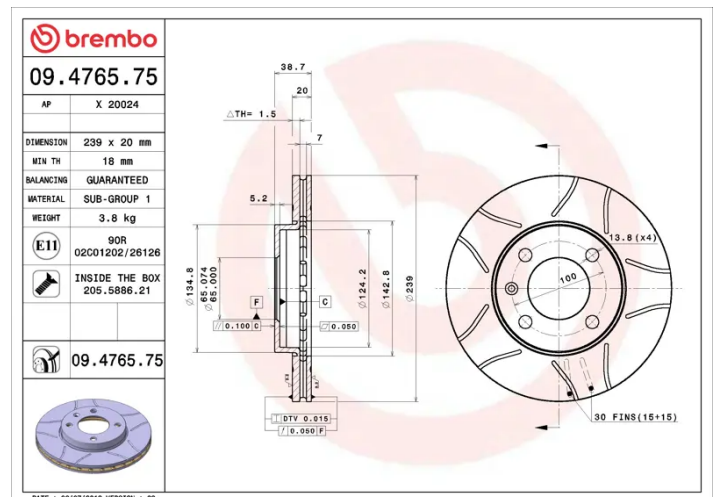

- ✓ Brembo quality
- ✓ ECE-R90 certificate
- ✓ Performance
- ✓ Sports driving
- ✓ Sporty look
- ✓ Anti-corrosion
- ✓ Fastening screws

Technical specifications

EAN code
8020584011287

Axle
Front

Diameter Ø
239 mm

Thickness (TH)
20 mm

Height (A)
39 mm

Number of holes (C)
4

Brake disc type
Ventilated

Centering (B)
65 mm

Min. thickness
18 mm

Tightening torque
120 Nm

COMPATIBLE VEHICLES