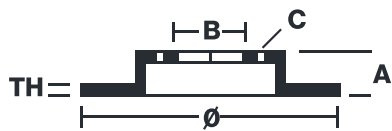

- ✓ Brembo quality
- ✓ ECE-R90 certificate
- ✓ Performance
- ✓ Sports driving
- ✓ Sporty look
- ✓ Anti-corrosion
- ✓ Fastening screws

Technical specifications

EAN code
8020584011287

Axle
Front

Diameter Ø
239 mm