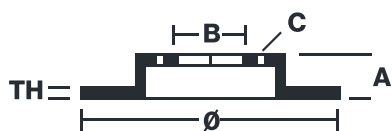

BRAKE DISC XTRA

09.5166.1X

The 09.5166.1X Xtra brake disc is synonymous with reliability

The Brembo Xtra brake disc features holes on the braking surface. The holes are designed to improve the cooling of the braking system, to generate greater fading resistance and grip in the initial stages of braking. The sports look is also enhanced by the presence of the UV paint.

- ✓ Brembo quality
- ✓ ECE-R90 certificate
- ✓ Performance
- ✓ Sports driving
- ✓ Sporty look
- ✓ Anti-corrosion
- ✓ Fastening screws

Technical specifications

EAN code
8020584212370

Axle
Front

Diameter Ø
256 mm