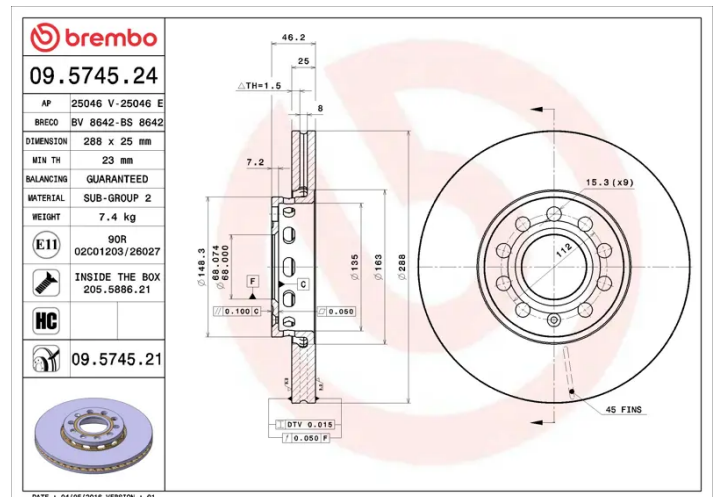

- ✓ OE-equivalent
- ✓ Brembo quality
- ✓ ECE-R90 certificate
- ✓ Safety
- ✓ High carbon
- ✓ Fastening screws

Technical specifications

EAN code
8020584574522

Axle
Front

Diameter Ø
288 mm

Thickness (TH)
25 mm

Height (A)
46 mm

Number of holes (C)
5

Brake disc type
Ventilated

Centering (B)
68 mm

Min. thickness
23 mm

Tightening torque
120 Nm

COMPATIBLE VEHICLES

COMPATIBLE OE PART NUMBERS