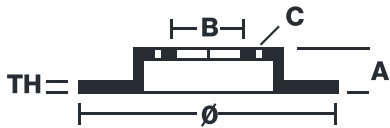

BRAKE DISC

09.5745.24

The **09.5745.24** brake disc is synonymous with reliability

The Brembo brake disc is fully interchangeable with an Original Equipment brake disc. The control of the entire production cycle allows Brembo to offer brake discs with outstanding performance levels, reliability, durability and comfort in all conditions of use. All Brembo brake discs are accompanied by the ECE-R90 homologation.

- ✓ OE-equivalent
- ✓ Brembo quality
- ✓ ECE-R90 certificate
- ✓ Safety
- ✓ High carbon
- ✓ Fastening screws

Technical specifications

EAN code
8020584574522

Axle
Front

Diameter Ø
288 mm

Thickness (TH)
25 mm