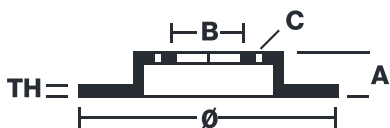

Technical specifications