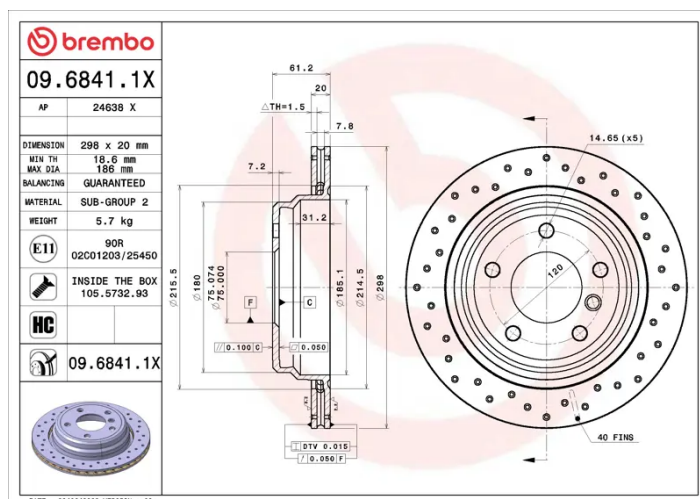

- ✓ Brembo quality
- ✓ ECE-R90 certificate
- ✓ Performance
- ✓ Sports driving
- ✓ Sporty look
- ✓ High carbon
- ✓ Anti-corrosion
- ✓ Fastening screws

Technical specifications

EAN code
8020584320167

Axle
Rear

Diameter \varnothing
298 mm

Thickness (TH)
20 mm

Height (A)
61 mm

Number of holes (C)
5

Brake disc type
Ventilated

Centering (B)
75 mm

Min. thickness
18,6 mm

COMPATIBLE VEHICLES