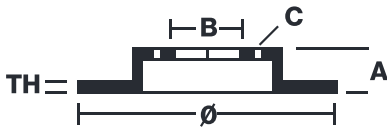

BRAKE DISC MAX

09.7012.75

The 09.7012.75 Max brake disc is synonymous with reliability

The Brembo Max brake disc features grooves on the braking surface. The special shape of the grooves generates greater fading resistance and constant renewal of friction material, quickly restoring optimum braking conditions. The UV paint completes the sporty look.

- ✓ Brembo quality
- ✓ ECE-R90 certificate
- ✓ Performance
- ✓ Sports driving
- ✓ Sporty look
- ✓ High carbon
- ✓ Anti-corrosion
- ✓ Fastening screws

Technical specifications

EAN code
8020584011447

Axle
Front