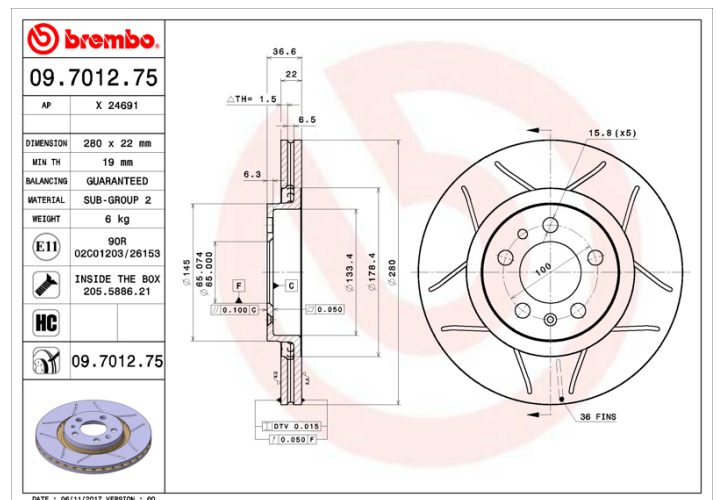

- ✓ Brembo quality
- ✓ ECE-R90 certificate
- ✓ Performance
- ✓ Sports driving
- ✓ Sporty look
- ✓ High carbon
- ✓ Anti-corrosion
- ✓ Fastening screws

Technical specifications

EAN code
8020584011447

Axle
Front

Diameter \varnothing
280 mm

Thickness (TH)
22 mm

Height (A)
37 mm

Number of holes (C)
5

Brake disc type
Ventilated

Centering (B)
65 mm

Min. thickness
19 mm

Tightening torque
120 Nm