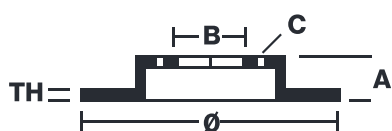

## 09.8411.1X

The 09.8411.1X Xtra brake disc is synonymous with reliability

The Brembo Xtra brake disc features holes on the braking surface. The holes are designed to improve the cooling of the braking system, to generate greater fading resistance and grip in the initial stages of braking. The sports look is also enhanced by the presence of the UV paint.

### Technical specifications

EAN code  
**8020584212554**

Axle  
**Front**

Diameter  $\varnothing$   
**288 mm**

Thickness (TH)  
**25 mm**

Height (A)  
**47 mm**

Number of holes (C)  
**5**

Brake disc type  
**Ventilated**