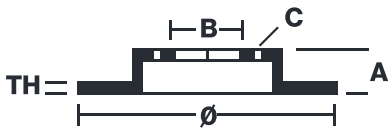

BRAKE DISC SPORT

09.9145.1S

Sport brake disc 09.9145.1S belongs to Brembo Cool Line

The Sport brake disc features TY3 grooves and the Brembo logo on the braking surface. These features provide an improved pedal feeling, more braking grip and greater fading resistance for better performance.

- ✓ Brembo quality
- ✓ ECE-R90 certificate
- ✓ Performance
- ✓ Sports driving
- ✓ Sporty look
- ✓ Fastening screws
- ✓ Fading resistance

Technical specifications

EAN code	Axle	Diameter Ø
-	Front	288 mm
Thickness (TH)	Height (A)	Number of holes (C)
25 mm	50 mm	5
Brake disc type	Centering (B)	Min. thickness
Ventilated	65 mm	22 mm
Tightening torque		
120 Nm		