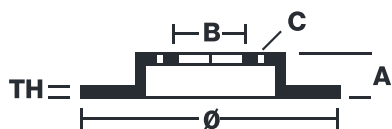

### Technical specifications

EAN code  
**8020584915929**

Axle  
**Front**

Diameter Ø  
**280** mm

Thickness (TH)  
**25** mm

Height (A)  
**43** mm

Number of holes (C)  
**4**

Brake disc type  
**Ventilated**