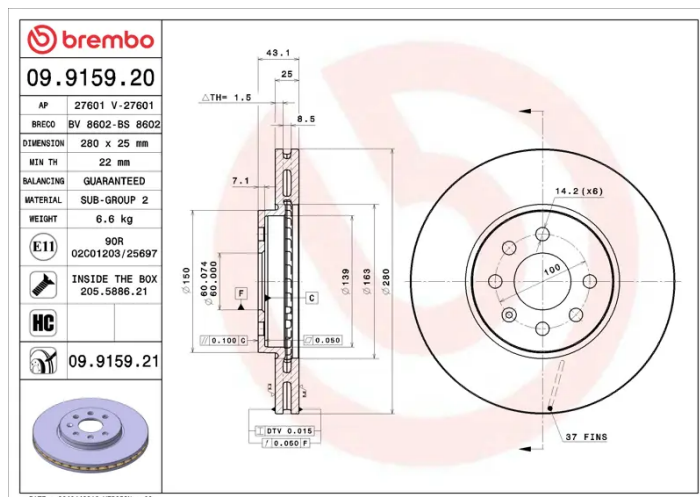

### Technical specifications

EAN code  
**8020584915929**

Axle  
**Front**

Diameter Ø  
**280** mm

Thickness (TH)  
**25** mm

Height (A)  
**43** mm

Number of holes (C)  
**4**

Brake disc type  
**Ventilated**

Centering (B)  
**60** mm

Min. thickness  
**22** mm

Tightening torque  
**110** Nm

COMPATIBLE VEHICLES