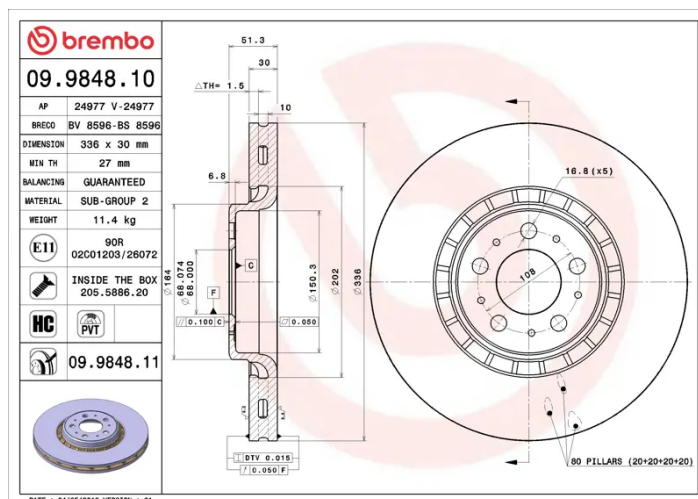

### Technical specifications

EAN code  
**8020584984819**

Axle  
**Front**

Diameter Ø  
**336 mm**

Thickness (TH)  
**30 mm**

Height (A)  
**51 mm**

Number of holes (C)  
**5**

Brake disc type  
**Ventilated**

Centering (B)  
**68 mm**

Min. thickness  
**27 mm**

Tightening torque  
**140 Nm**

COMPATIBLE VEHICLES