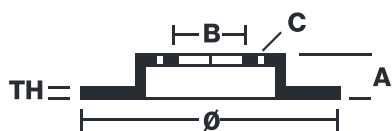

## 09.9848.10

The **09.9848.10** brake disc is synonymous with reliability

The Brembo brake disc is fully interchangeable with an Original Equipment brake disc. The control of the entire production cycle allows Brembo to offer brake discs with outstanding performance levels, reliability, durability and comfort in all conditions of use. All Brembo brake discs are accompanied by the ECE-R90 homologation.

### Technical specifications

EAN code  
**8020584984819**

Axle  
**Front**

Diameter Ø  
**336 mm**

Thickness (TH)  
**30 mm**

Height (A)  
**51 mm**

Number of holes (C)  
**5**

Brake disc type  
**Ventilated**