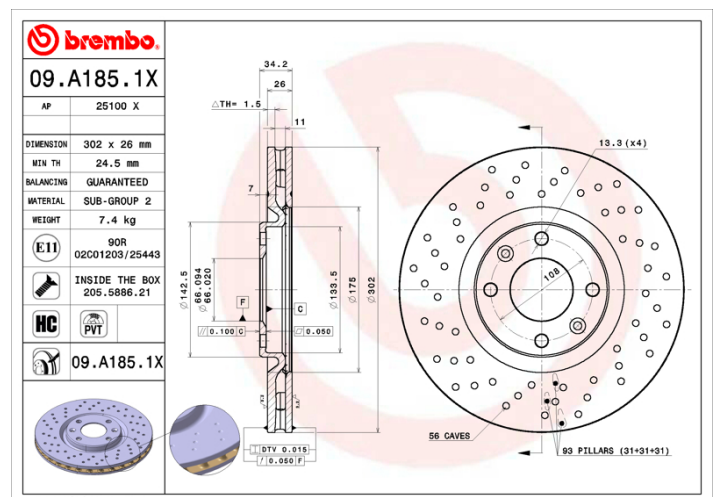

- ✓ Brembo quality
- ✓ ECE-R90 certificate
- ✓ Performance
- ✓ Sports driving
- ✓ Sporty look
- ✓ High carbon
- ✓ Anti-corrosion
- ✓ PVT ventilation
- ✓ Fastening screws

Technical specifications

EAN code **8020584217566** Axle **Front and rear**

Thickness (TH) **26 mm** Height (A) **34 mm**

Brake disc type **Ventilated** Centering (B) **66 mm**

Tightening torque **90 Nm**

Diameter Ø **302 mm**

Number of holes (C) **4**

Min. thickness **24,5 mm**

COMPATIBLE VEHICLES