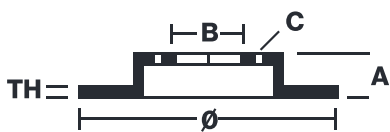

BRAKE DISC XTRA

09.A185.1X

The 09.A185.1X Xtra brake disc is synonymous with reliability

The Brembo Xtra brake disc features holes on the braking surface. The holes are designed to improve the cooling of the braking system, to generate greater fading resistance and grip in the initial stages of braking. The sports look is also enhanced by the presence of the UV paint.

- ✓ Brembo quality
- ✓ ECE-R90 certificate
- ✓ Performance
- ✓ Sports driving
- ✓ Sporty look
- ✓ High carbon
- ✓ Anti-corrosion
- ✓ PVT ventilation
- ✓ Fastening screws

Technical specifications

EAN code **8020584217566** Axle **Front and rear**