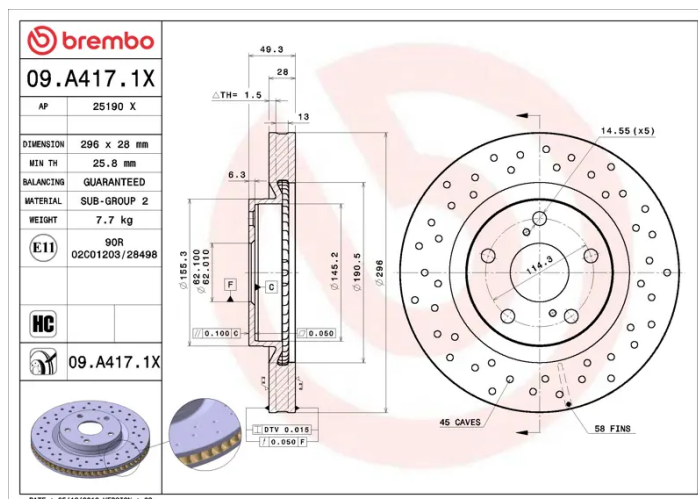

- ✓ Brembo quality
- ✓ ECE-R90 certificate
- ✓ Performance
- ✓ Sports driving
- ✓ Sporty look
- ✓ High carbon
- ✓ Anti-corrosion

Technical specifications

EAN code
8020584225448

Axle
Front

Diameter \varnothing
296 mm

Thickness (TH)
28 mm

Height (A)
49 mm

Number of holes (C)
5

Brake disc type
Ventilated

Centering (B)
62 mm

Min. thickness
25,8 mm

Tightening torque
103 Nm

COMPATIBLE VEHICLES