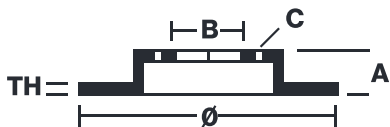

BRAKE DISC SPORT

09.B769.5S

Sport brake disc 09.B769.5S belongs to Brembo Cool Line

The Sport brake disc features TY3 grooves and the Brembo logo on the braking surface. These features provide an improved pedal feeling, more braking grip and greater fading resistance for better performance.

- ✓ Brembo quality
- ✓ ECE-R90 certificate
- ✓ Performance
- ✓ Sports driving
- ✓ Sporty look
- ✓ High carbon
- ✓ Fastening screws
- ✓ Fading resistance

Technical specifications

EAN code	Axle	Diameter Ø
-	Front	360 mm
Thickness (TH)	Height (A)	Number of holes (C)
36 mm	65 mm	5
Brake disc type	Centering (B)	Min. thickness
Ventilated	67 mm	34 mm