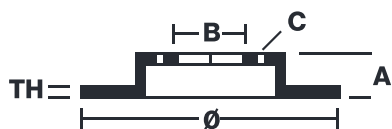

BRAKE DISC SPORT

09.B969.1S

Sport brake disc 09.B969.1S belongs to Brembo Cool Line

The Sport brake disc features TY3 grooves and the Brembo logo on the braking surface. These features provide an improved pedal feeling, more braking grip and greater fading resistance for better performance.

- ✓ Brembo quality
- ✓ ECE-R90 certificate
- ✓ Performance
- ✓ Sports driving
- ✓ Sporty look
- ✓ High carbon
- ✓ PVT ventilation
- ✓ Fastening screws
- ✓ Fading resistance

Technical specifications

EAN code	Axle	Diameter Ø
-	Front and rear	330 mm
Thickness (TH)	Height (A)	Number of holes (C)
22 mm	36 mm	5
Brake disc type	Centering (B)	Min. thickness
Ventilated	68 mm	20 mm