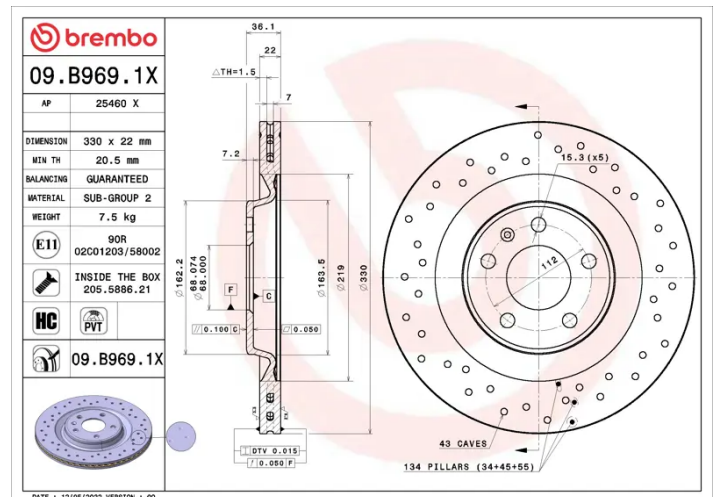

Technical specifications

EAN code **8020584319758** Axle **Front and rear**

Thickness (TH) **22 mm** Height (A) **36 mm**

Brake disc type **Ventilated** Centering (B) **68 mm**

Diameter Ø **330 mm**

Number of holes (C) **5**

Min. thickness **20,5 mm**