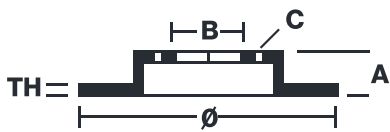

Technical specifications