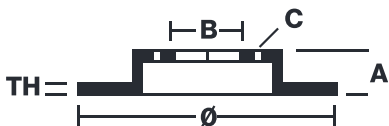

Brake disc technical specifications

Diameter	Thickness (TH)	Height (A)
320 mm	20 mm	43 mm
Number of holes (C)	Brake disc type	Centering (B)
5	Solid	63,5 mm

Min. thickness