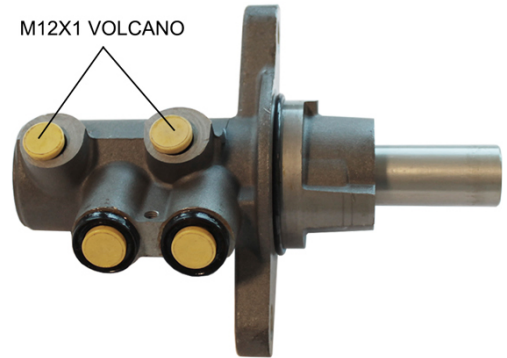

# CLUTCH MASTER CYLINDER M 61 151

The M 61 151 brake master cylinder is  
synonymous with reliability

For the braking system to work well, all the components of the brake master cylinder must meet the highest standards of quality and strength. All Brembo brake master cylinders are subjected to complete in-line checks which guarantee conformity to the strictest standards.

## Technical specifications

EAN code  
8432509666524

Axle

Threading  
12 X 1 VOLCANO  
(2)

Braking system  
BOSCH

Material  
Aluminium

COMPATIBLE VEHICLES