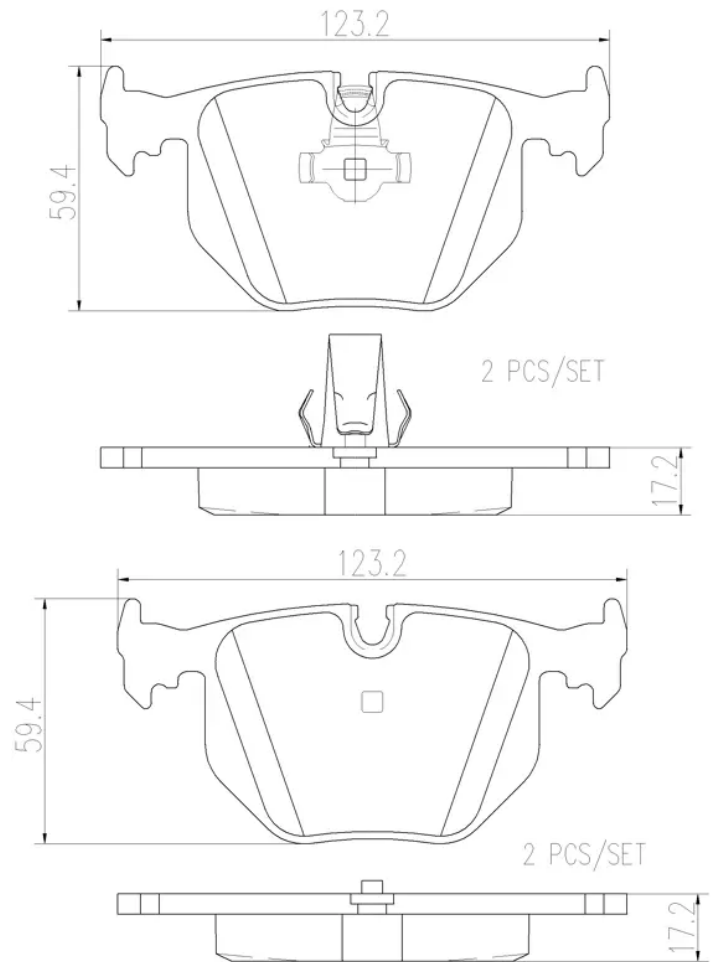

- ✓ OE-equivalent
- ✓ Brembo quality
- ✓ Safety
- ✓ Comfort
- ✓ Durability
- ✓ Dust reduction
- ✓ With accessories

Technical specifications

EAN code
8020584095829

Axle
Rear

Thickness
17 mm

Width
123 mm

Height
59 mm

Braking system
Teves

Wear indicator
Prepared for wear indicator

WVA number
21282,21487

Accessories
**With accessories
With anti-squeal shim
With piston clip**

COMPATIBLE VEHICLES

COMPATIBLE OE PART NUMBERS