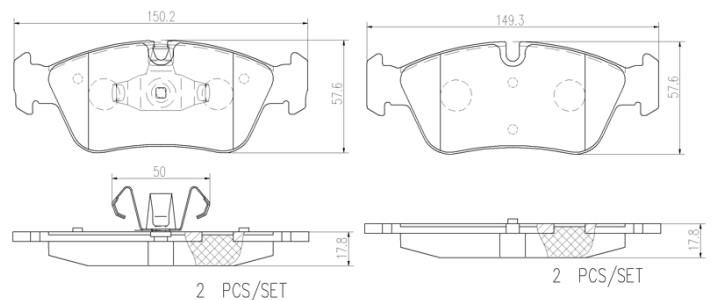

- ✓ OE-equivalent
- ✓ Brembo quality
- ✓ Safety
- ✓ Comfort
- ✓ Durability
- ✓ Dust reduction
- ✓ With accessories

Technical specifications

EAN code 8020584087893	Axle Front	Thickness 18 mm
Width 150 mm	Height 58 mm	Braking system Teves
Wear indicator Prepared for wear indicator	WVA number 23935,23999	Accessories With anti-squeal shim With piston clip