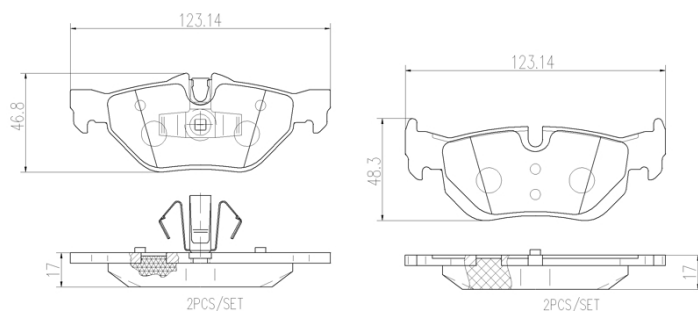

- ✓ OE-equivalent
- ✓ Brembo quality
- ✓ Safety
- ✓ Comfort
- ✓ Durability
- ✓ Dust reduction
- ✓ With accessories

Technical specifications

EAN code 8020584109458	Axle Rear	Thickness 17 mm
Width 123 mm	Height 47 mm	Braking system Teves
Wear indicator Prepared for wear indicator	WVA number 23926,23927,24226	Accessories With anti-squeal shim With piston clip