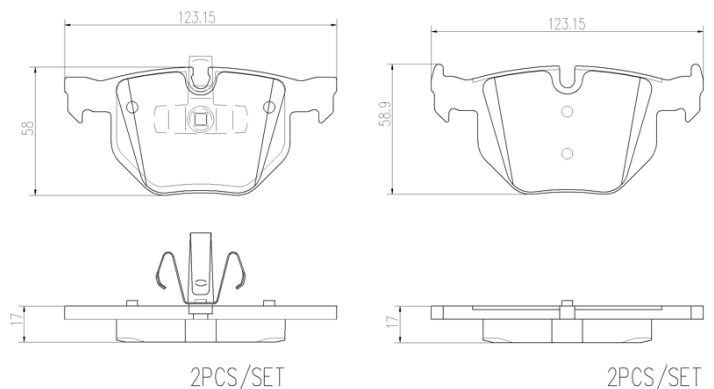

- ✓ OE-equivalent
- ✓ Brembo quality
- ✓ Safety
- ✓ Comfort
- ✓ Durability
- ✓ Dust reduction
- ✓ With accessories

Technical specifications

EAN code 8020584109403	Axle Rear	Thickness 17 mm
Width 123 mm	Height 58 mm	Braking system Teves
Wear indicator Prepared for wear indicator	WVA number 23550,23551	Accessories With anti-squeal shim With piston clip