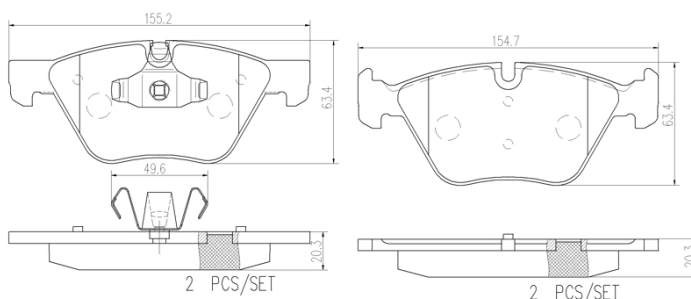

- ✓ OE-equivalent
- ✓ Brembo quality
- ✓ Safety
- ✓ Comfort
- ✓ Durability
- ✓ Dust reduction
- ✓ With accessories

Technical specifications

EAN code 8020584087916	Axle Front	Thickness 20 mm
Width 155 mm	Height 63 mm	Braking system Teves
Wear indicator Prepared for wear indicator	WVA number 23794,24096	Accessories With anti-squeal shim With piston clip