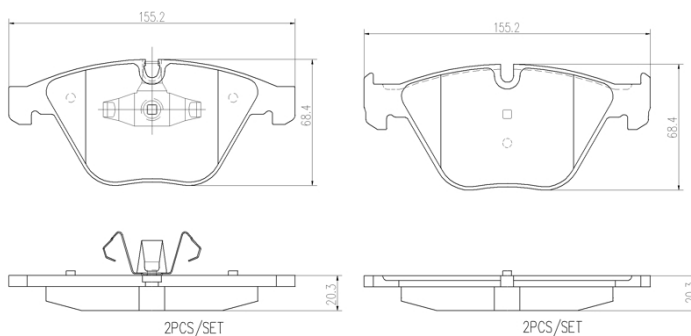

- ✓ OE-equivalent
- ✓ Brembo quality
- ✓ Safety
- ✓ Comfort
- ✓ Durability
- ✓ Dust reduction
- ✓ With accessories

Technical specifications

EAN code 8020584109502	Axle Front	Thickness 20 mm
Width 155 mm	Height 68 mm	Braking system Teves
Wear indicator Prepared for wear indicator	WVA number 23313,24255	Accessories With anti-squeal shim With piston clip