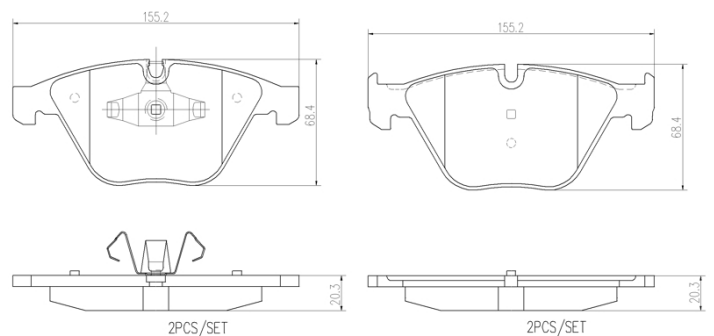

## Technical specifications

EAN code <b>8020584109502</b>	Axle <b>Front</b>	Thickness <b>20 mm</b>
Width <b>155 mm</b>	Height <b>68 mm</b>	Braking system <b>Teves</b>
Wear indicator <b>Prepared for wear indicator</b>	WVA number <b>23313,24255</b>	Accessories <b>With anti-squeal shim</b> <b>With piston clip</b>