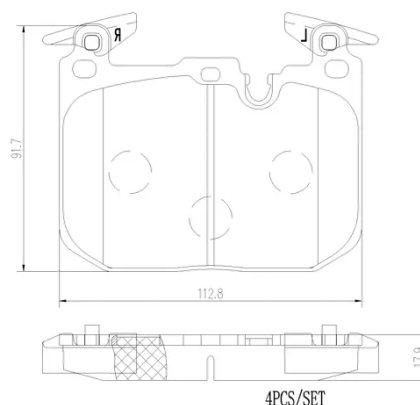

## Technical specifications

EAN code	Axle	Thickness
8020584113462	Front	18 mm
Width	Height	Braking system
113 mm	92 mm	Brembo
Wear indicator	WVA number	Accessories
Prepared for wear indicator	25028	With counterweights With anti-squeal shim