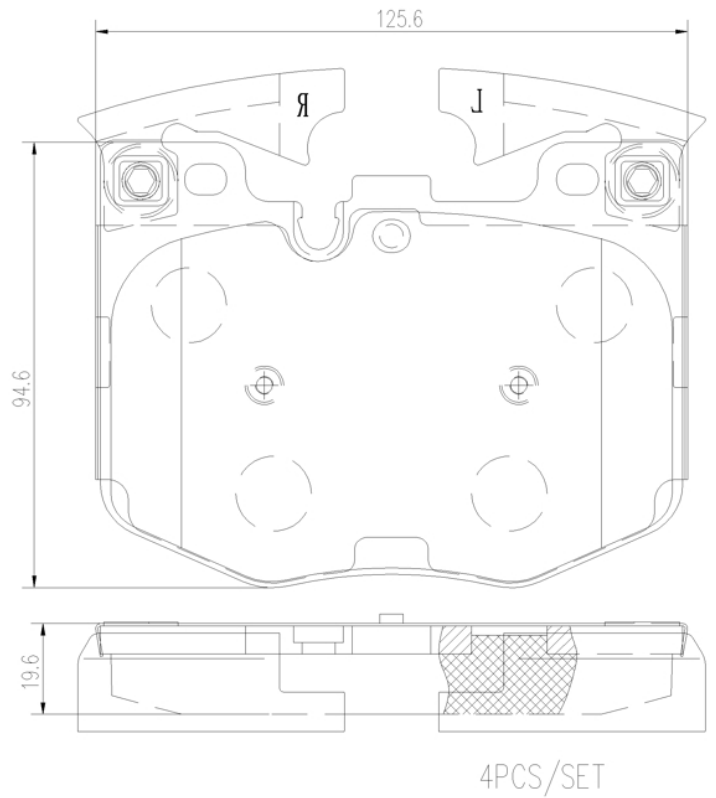

## Technical specifications

EAN code	Axle	Thickness
<b>8020584116678</b>	<b>Front</b>	<b>20 mm</b>
Width	Height	Braking system
<b>126 mm</b>	<b>95 mm</b>	<b>Brembo</b>
Wear indicator	WVA number	Accessories
<b>Prepared for wear indicator</b>	<b>22425</b>	<b>With anti-squeal shim</b> <b>With counterweights</b>