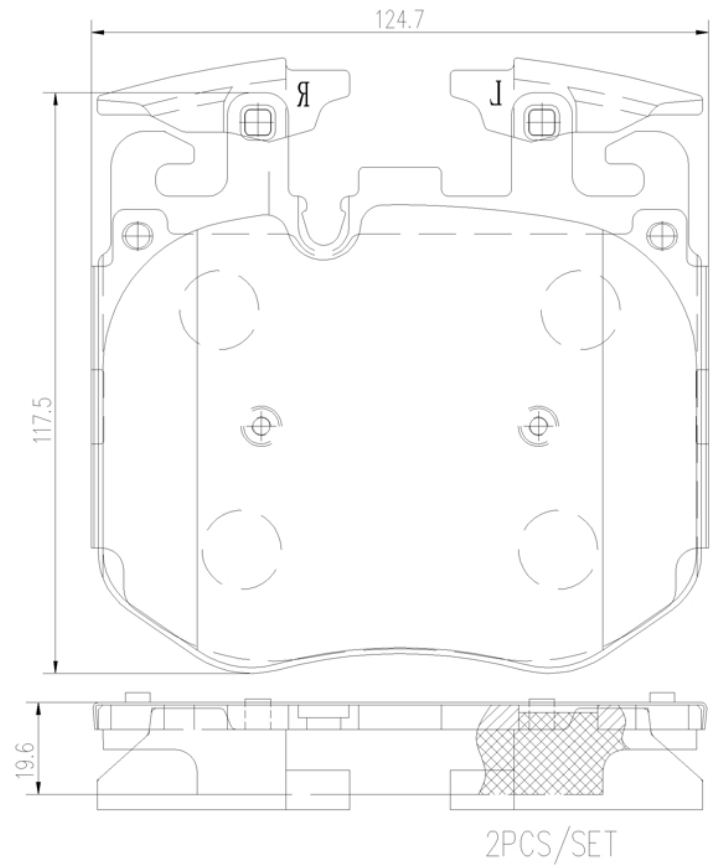

Technical specifications

EAN code
8020584115176

Axle
Front

Thickness
20 mm

Width
125 mm

Height
118 mm

Braking system
Brembo

Wear indicator
Without

WVA number
22392

Accessories
With counterweights
With anti-squeal shim

COMPATIBLE VEHICLES

COMPATIBLE OE PART NUMBERS

34106883510	BMW
34106888459	BMW
34108064560	BMW
34108064561	BMW
34108064562	BMW
34108094045	BMW
34116874431	BMW
34116874432	BMW
34116888460	BMW
34116889585	BMW
8064561	BMW