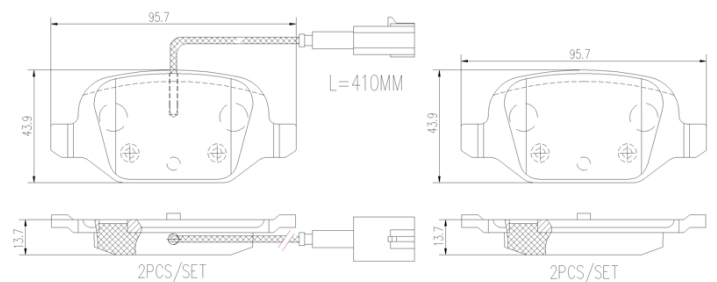

## Technical specifications

EAN code <b>8020584116913</b>	Axle <b>Rear</b>	Thickness <b>14 mm</b>
Width <b>96 mm</b>	Height <b>44 mm</b>	Braking system <b>TRW</b>
Wear indicator <b>Electric</b>	WVA number <b>25347,23601</b>	Accessories <b>With anti-squeal shim</b>